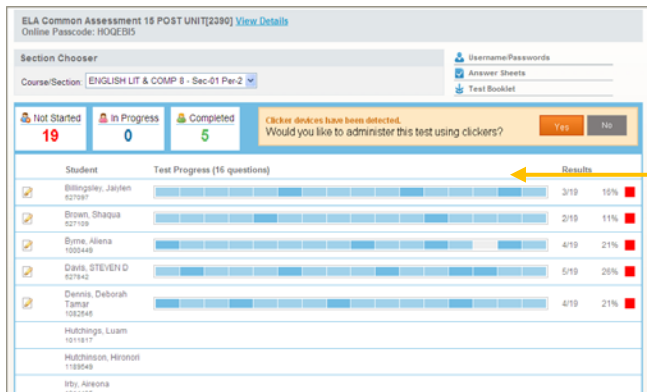

Results are immediately in Schoolnet

Teachers submit the test for scoring and the results are immediately available in Schoolnet