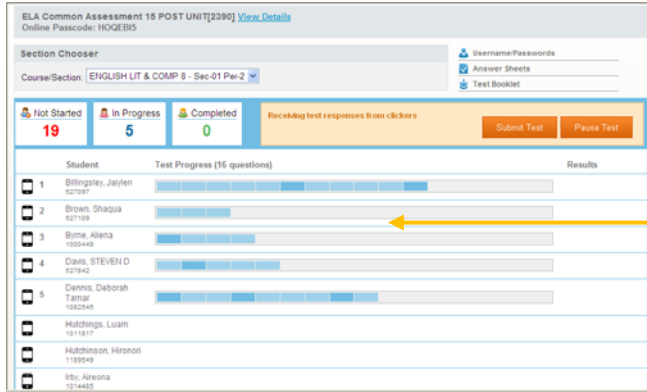

Student Response Clicker Integration

Districts that invested in “clicker systems” for the classroom may now automatically see those results in Schoolnet. Starting with eInstruction Student Response Clickers, districts will have one more way of easily administering tests and immediately seeing the results in Schoolnet.

Monitor student progress as they take the test

Teachers can see student responses through Schoolnet as students answer questions